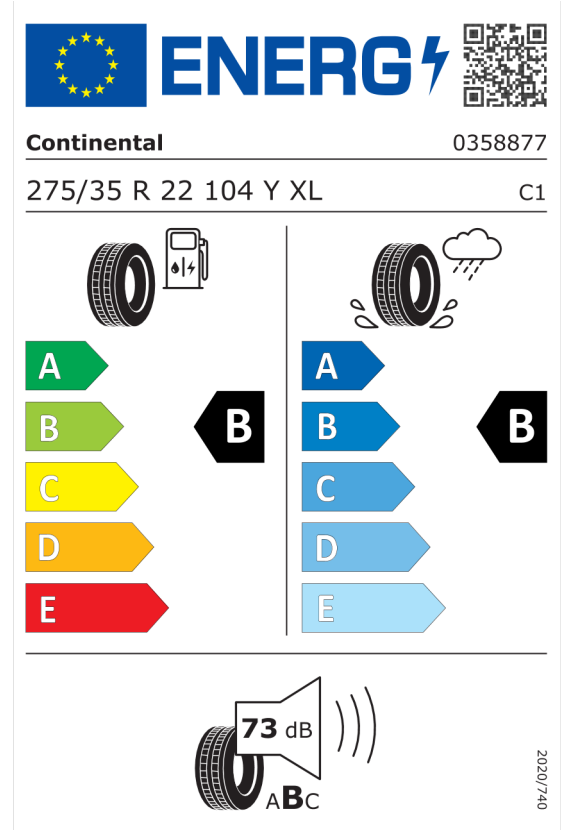

Continental 482629

<https://eprel.ec.europa.eu/qr/482629>