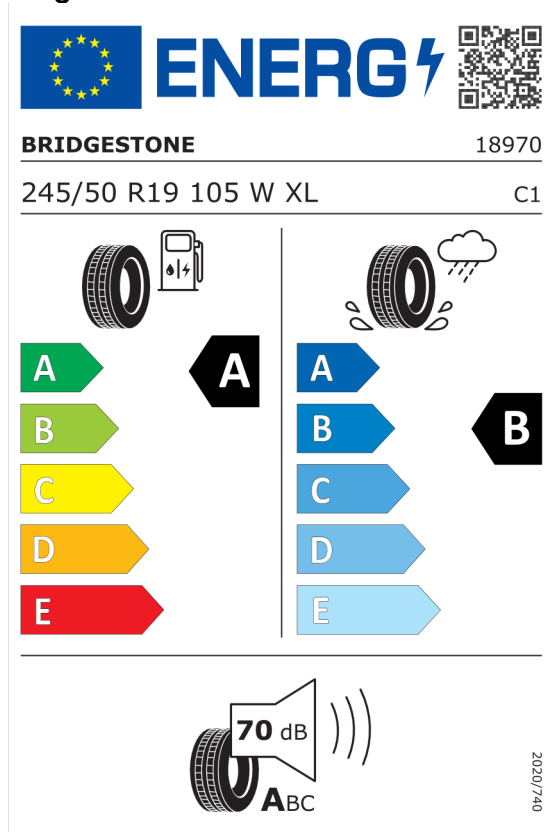

Číslo kalkulácie.
Dátum
Platnosť do

Ponuka
38653
17.03.2023
21.03.2023

EU Energetický štítok pre kolesá

Bridgestone 382610

<https://eprel.ec.europa.eu/qr/382610>