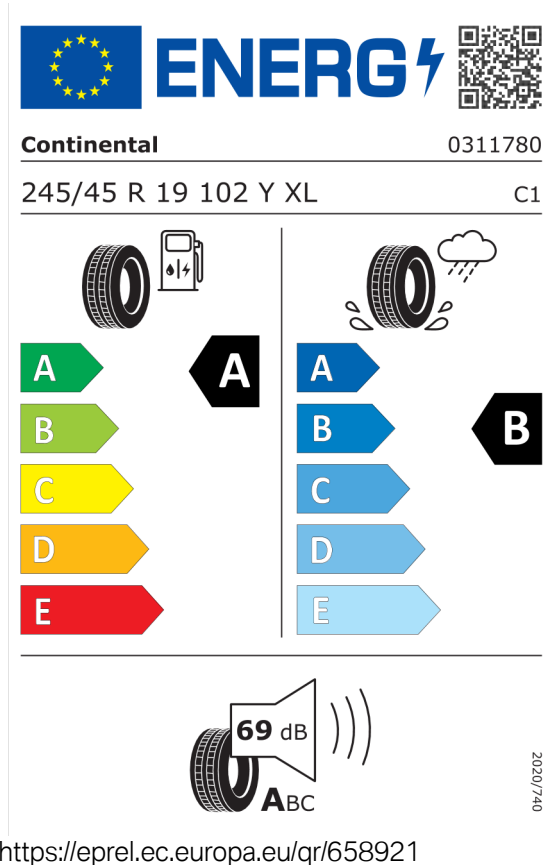

Cena celkom bez DPH **EUR** **46.521,66**

Číslo kalkulácie.
Dátum
Platnosť do

Ponuka
41465
06.03.2024
20.03.2024

EU Energetický štítok pre kolesá

Michelin 796599

Continental 658921

Číslo kalkulácie.
Dátum
Platnosť do

Ponuka
41465
06.03.2024
20.03.2024

Pirelli 596812

The image shows the ENERGY label for Pirelli 596812. It features the European Union flag and the word "ENERGY" with a lightning bolt icon. A QR code is located to the right. Below the logo, the brand name "PIRELLI" and the number "39396" are displayed. The tire specification "245/45R19 102 Y XL" and the class "C1" are listed. The label is divided into two columns: the left column shows fuel consumption efficiency with a scale from A (green) to E (red), and the right column shows wet grip performance with a scale from A (dark blue) to B (black). The Pirelli tire is shown with a fuel pump icon and a wet grip icon. At the bottom, a noise level of 69 dB is indicated with a speaker icon and the letters "ABC". The date "2020/740" is printed vertically on the right side.

<https://eprel.ec.europa.eu/qr/596812>

Hankook 626794

The image shows the ENERGY label for Hankook 626794. It features the European Union flag and the word "ENERGY" with a lightning bolt icon. A QR code is located to the right. Below the logo, the brand name "Hankook" and the number "1026883" are displayed. The tire specification "245/45R19 102 Y XL" and the class "C1" are listed. The label is divided into two columns: the left column shows fuel consumption efficiency with a scale from A (green) to E (red), and the right column shows wet grip performance with a scale from A (dark blue) to B (black). The Hankook tire is shown with a fuel pump icon and a wet grip icon. At the bottom, a noise level of 69 dB is indicated with a speaker icon and the letters "ABC". The date "2020/740" is printed vertically on the right side.