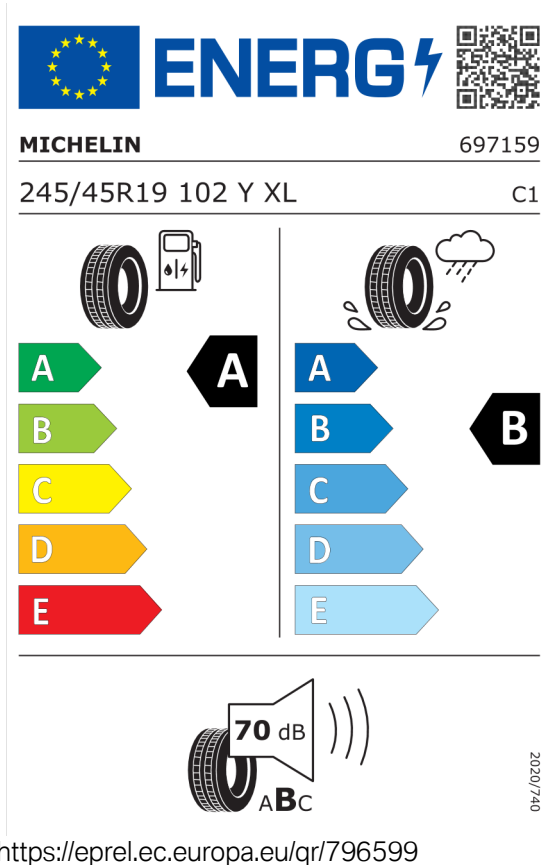

Cena celkom bez DPH **EUR** **46.521,66**

Číslo kalkulácie.
Dátum
Platnosť do

Ponuka
41465
06.03.2024
20.03.2024

EU Energetický štítok pre kolesá

Michelin 796599

Continental 658921

Číslo kalkulácie.
Dátum
Platnosť do

Ponuka
41465
06.03.2024
20.03.2024

Pirelli 596812

The image shows the ENERGY label for Pirelli 596812. It features the European Union flag and the word "ENERGY" with a lightning bolt icon. A QR code is located to the right. Below the logo, the brand name "PIRELLI" and the number "39396" are displayed. The tire specification "245/45R19 102 Y XL" and the class "C1" are listed. The label is divided into two columns: the left column shows fuel consumption efficiency with a scale from A (green) to E (red), and the right column shows wet grip performance with a scale from A (dark blue) to B (black). The Pirelli tire is shown with a fuel pump icon and a wet grip icon. At the bottom, a noise level of 69 dB is indicated with a speaker icon and the letters "ABC". The date "2020/740" is printed vertically on the right side.

<https://eprel.ec.europa.eu/qr/596812>

Hankook 626794

The image shows the ENERGY label for Hankook 626794. It features the European Union flag and the word "ENERGY" with a lightning bolt icon. A QR code is located to the right. Below the logo, the brand name "Hankook" and the number "1026883" are displayed. The tire specification "245/45R19 102 Y XL" and the class "C1" are listed. The label is divided into two columns: the left column shows fuel consumption efficiency with a scale from A (green) to E (red), and the right column shows wet grip performance with a scale from A (dark blue) to B (black). The Hankook tire is shown with a fuel pump icon and a wet grip icon. At the bottom, a noise level of 69 dB is indicated with a speaker icon and the letters "ABC". The date "2020/740" is printed vertically on the right side.