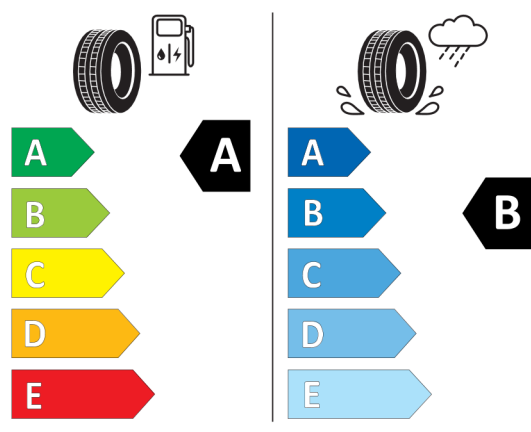

2020/740

<https://eprel.ec.europa.eu/qr/381660>

408952

MICHELIN 139553

225/50R18 99 W XL C1