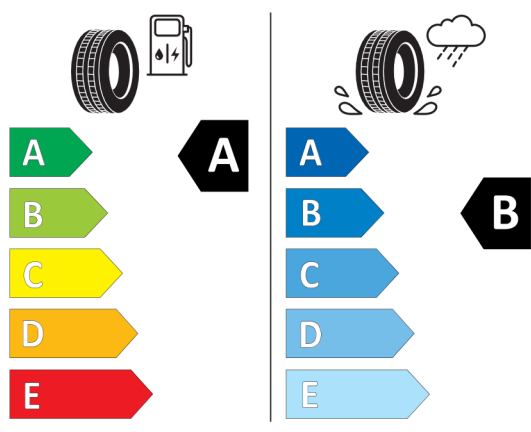

225/50R18 99 W XL C1

2020/740

<https://eprel.ec.europa.eu/qr/595904>

381660

BRIDGESTONE 10520

225/50 R18 99 W XL C1

2020/740

<https://eprel.ec.europa.eu/qr/381660>