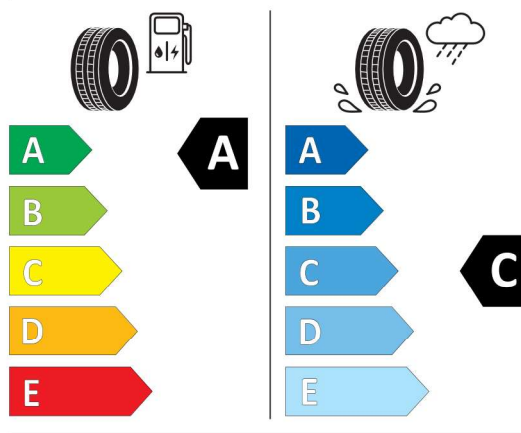

Bridgestone 381942

BRIDGESTONE 18968

225/60 R18 104 W XL C1

2020/740

<https://eprel.ec.europa.eu/qr/381942>

Bridgestone 381943

BRIDGESTONE 19744

225/60 R18 104 W XL C1