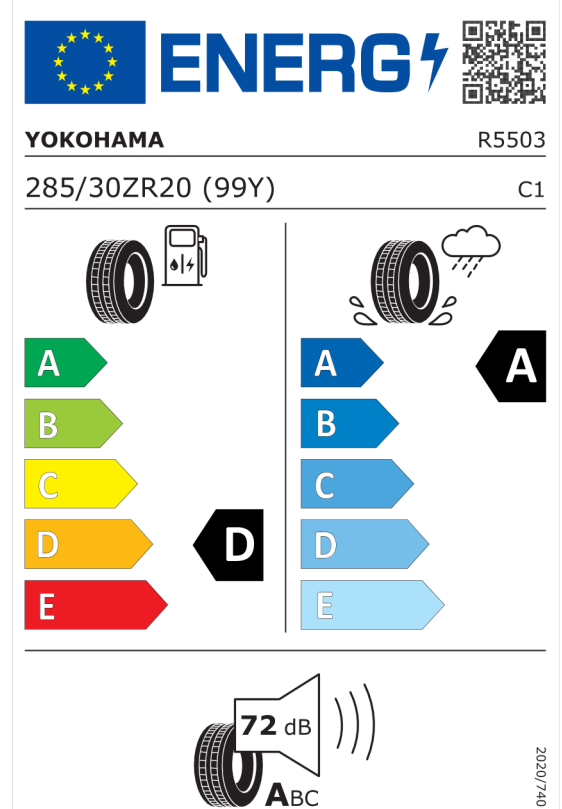

Yokohama 1123242

<https://eprel.ec.europa.eu/qr/1123242>