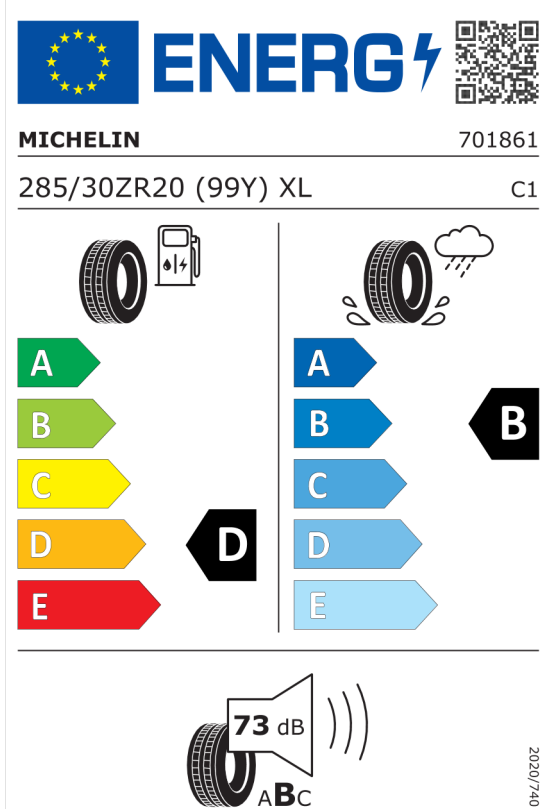

Číslo kalkulácie.
Dátum
Platnosť do

Ponuka
41429
04.03.2024
18.03.2024

Michelin 411719

<https://eprel.ec.europa.eu/qr/411719>