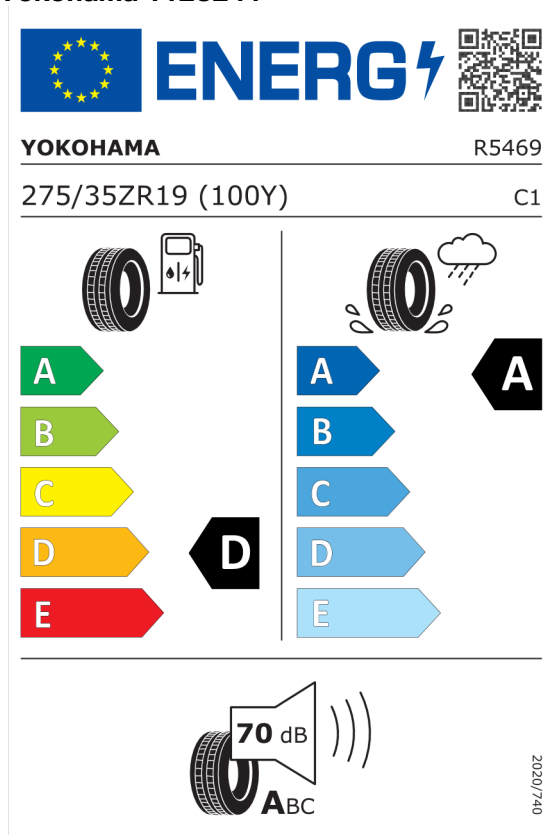

Číslo kalkulácie.
Dátum
Platnosť do

Ponuka
41429
04.03.2024
18.03.2024

EU Energetický štítok pre kolesá

Michelin 408484

<https://eprel.ec.europa.eu/qr/408484>

Yokohama 1123241

<https://eprel.ec.europa.eu/qr/1123241>

Ponuka
Číslo kalkulácie. 41429
Dátum 04.03.2024
Platnosť do 18.03.2024

Pirelli 595975

The energy label for Pirelli 595975 features the European Union flag and the 'ENERG' logo with a lightning bolt. A QR code is located to the right. Below the logo, the brand 'PIRELLI' and the number '32575' are displayed. The tire specification '275/35ZR19 (100Y) XL' and the class 'C1' are listed. The label is divided into two columns: the left column shows fuel consumption efficiency with a scale from A (green) to E (red), where the tire is rated 'D' (black arrow); the right column shows wet grip performance with a scale from A (dark blue) to E (light blue), where the tire is rated 'B' (black arrow). At the bottom, a noise level of 71 dB is shown with a speaker icon and a scale from A to C. The date '2020/740' is printed vertically on the right side.

<https://eprel.ec.europa.eu/qr/595975>

Pirelli 595977

The energy label for Pirelli 595977 features the European Union flag and the 'ENERG' logo with a lightning bolt. A QR code is located to the right. Below the logo, the brand 'PIRELLI' and the number '32587' are displayed. The tire specification '285/30ZR20 (99Y) XL' and the class 'C1' are listed. The label is divided into two columns: the left column shows fuel consumption efficiency with a scale from A (green) to E (red), where the tire is rated 'D' (black arrow); the right column shows wet grip performance with a scale from A (dark blue) to E (light blue), where the tire is rated 'B' (black arrow). At the bottom, a noise level of 73 dB is shown with a speaker icon and a scale from A to C. The date '2020/740' is printed vertically on the right side.