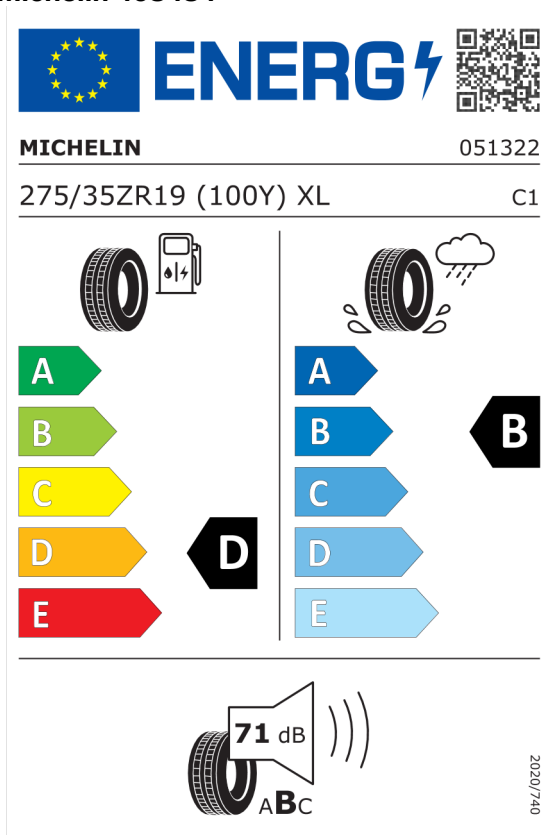

Číslo kalkulácie.
Dátum
Platnosť do

Ponuka
41429
04.03.2024
18.03.2024

EU Energetický štítok pre kolesá

Michelin 408484

<https://eprel.ec.europa.eu/qr/408484>