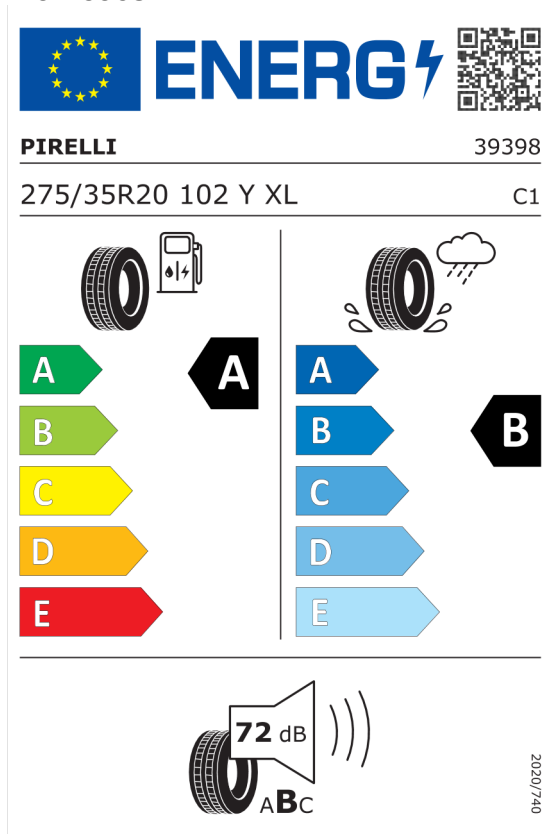

<https://eprel.ec.europa.eu/qr/659110>

Číslo kalkulácie.
Dátum
Platnosť do

Ponuka
40212
16.10.2023
27.10.2023

Michelin 991721

The energy label for Michelin 991721 features the European Union flag and the 'ENERG' logo with a lightning bolt. A QR code is located to the right. Below the logo, the text reads 'MICHELIN' and '458552'. The tire specifications '245/40R20 99 Y XL' and 'C1' are listed. The label is divided into two columns: the left column shows a fuel pump icon and a tire, with a scale of energy efficiency from A (green) to E (red), where A is highlighted; the right column shows a tire with a rain cloud and water spray, with a scale from A (blue) to E (light blue), where B is highlighted. At the bottom, a noise level icon shows a tire and a speaker with '70 dB' and 'ABC' indicated. A vertical code '2020/740' is on the right side.

<https://eprel.ec.europa.eu/qr/991721>

Michelin 1213052

The energy label for Michelin 1213052 features the European Union flag and the 'ENERG' logo with a lightning bolt. A QR code is located to the right. Below the logo, the text reads 'MICHELIN' and '812105'. The tire specifications '275/35R20 102 Y XL' and 'C1' are listed. The label is divided into two columns: the left column shows a fuel pump icon and a tire, with a scale of energy efficiency from A (green) to E (red), where A is highlighted; the right column shows a tire with a rain cloud and water spray, with a scale from A (blue) to E (light blue), where B is highlighted. At the bottom, a noise level icon shows a tire and a speaker with '72 dB' and 'ABC' indicated. A vertical code '2020/740' is on the right side.

<https://eprel.ec.europa.eu/qr/1213052>

Číslo kalkulácie.
Dátum
Platnosť do

Ponuka
40212
16.10.2023
27.10.2023

Continental 676656

<https://eprel.ec.europa.eu/qr/676656>

Pirelli 596814

<https://eprel.ec.europa.eu/qr/596814>