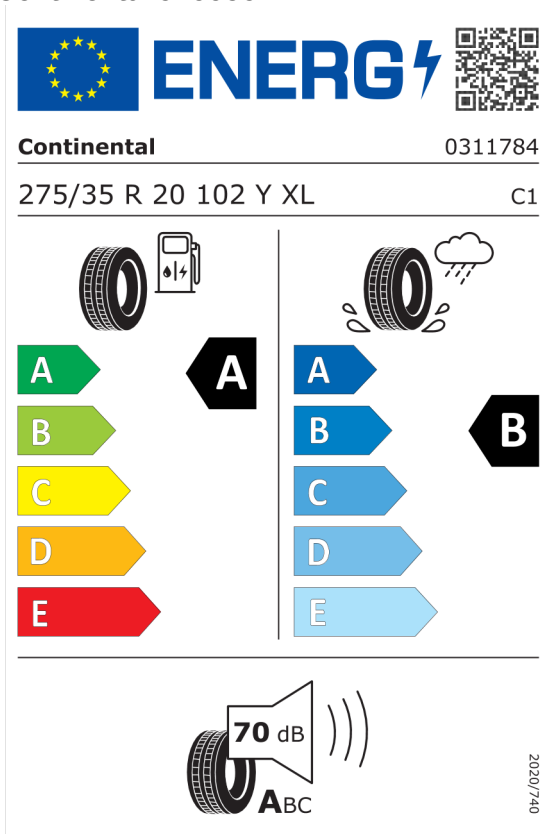

Číslo kalkulácie.
Dátum
Platnosť do

Ponuka
40212
16.10.2023
27.10.2023

Continental 676656

<https://eprel.ec.europa.eu/qr/676656>