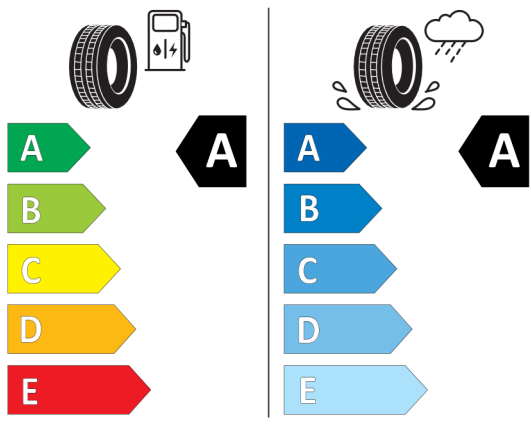

Číslo kalkulácie.
Dátum
Platnosť do

Ponuka
40212
16.10.2023
27.10.2023

EU Energetický štítok pre kolesá

Pirelli 1269848

PIRELLI 42040

245/40R20 99 Y XL C1

2020/740

<https://eprel.ec.europa.eu/qr/1269848>