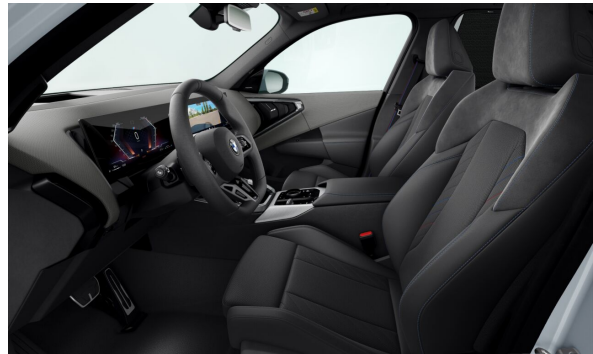

INTERIOR.

		Gross Price EUR
FKTSW	M Alcantara/Veganza combination N Black	0,00
S043W	M interior decor Fine-Brushed Aluminium	0,00

PACKAGES & OPTIONAL EQUIPMENT.

		Gross Price EUR
S0248	Steering-wheel heating	286,00
S02PA	Locking wheel bolts	0,00
S02VL	Variable sport steering	0,00
S0337	M Sport package	3.920,00
S0223	Adaptive suspension	636,00
S0710	M Leather steering wheel	0,00
S0760	M high-gloss Shadowline	0,00
S0775	M headliner anthracite	0,00
S09T1	M Sport exterior parts	0,00
S09T2	M Sport interior parts	0,00
S09TA	Specific additional contents in M Sport package	0,00
S033B	M Sport package Pro	2.066,00
S0223	Adaptive suspension	
S0337	M Sport package	
S03DP	BMW Iconic Glow exterior package	0,00
S03M2	M Sport brake, red high-gloss	0,00
S03MF	M Lights Shadowline	0,00
S04GQ	M seat belts	0,00
S0710	M Leather steering wheel	
S0760	M high-gloss Shadowline	
S0775	M headliner anthracite	
S07M9	M high-gloss Shadowline with extended contents	0,00
S09T1	M Sport exterior parts	
S09T2	M Sport interior parts	
S09TA	Specific additional contents in M Sport package	
S09TB	Specific add contents of M Sport package Pro	0,00
S03AC	Trailer tow hitch	1.219,00
S0420	Sun protection glazing	562,00