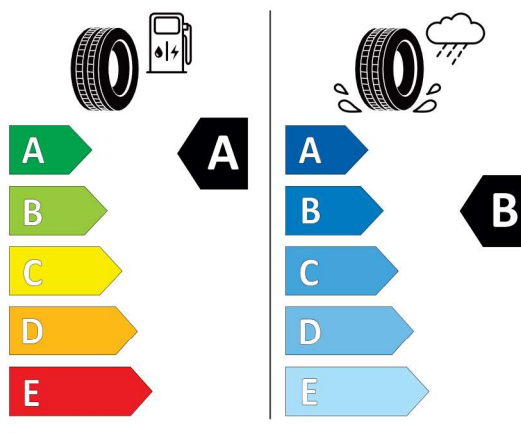

Bridgestone 382669

BRIDGESTONE 13648

255/40 R18 99 Y XL C1

2020/740

<https://eprel.ec.europa.eu/qr/382669>