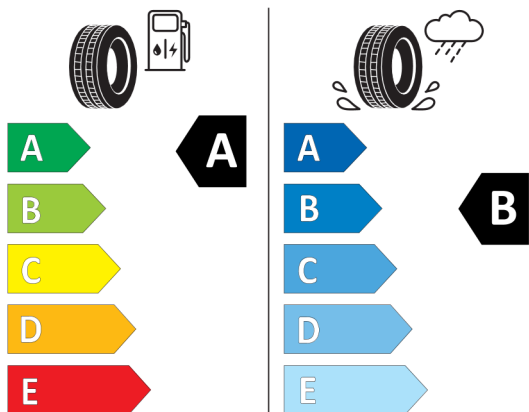

Číslo kalkulácie.
Dátum
Platnosť do

Ponuka
41406
05.03.2024
13.03.2024

EU Energetický štítok pre kolesá

Pirelli 596809

PIRELLI 39391

255/40R21 102 Y XL C1

2020/740

<https://eprel.ec.europa.eu/qr/596809>