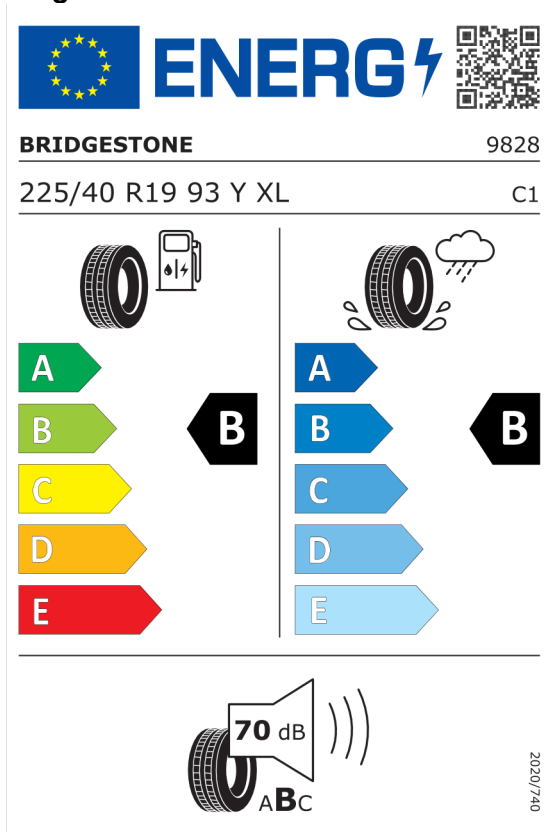

Ponuka
40143
Číslo kalkulácie.
Dátum 02.10.2023
Platnosť do 16.10.2023

EU Energetický štítok pre kolesá

Bridgestone 381411

<https://eprel.ec.europa.eu/qr/381411>