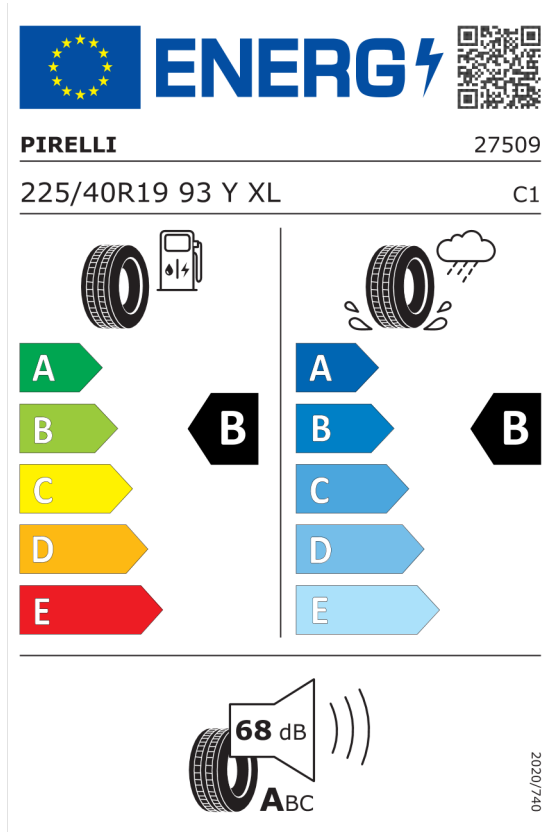

Pirelli 595518

<https://eprel.ec.europa.eu/qr/595518>