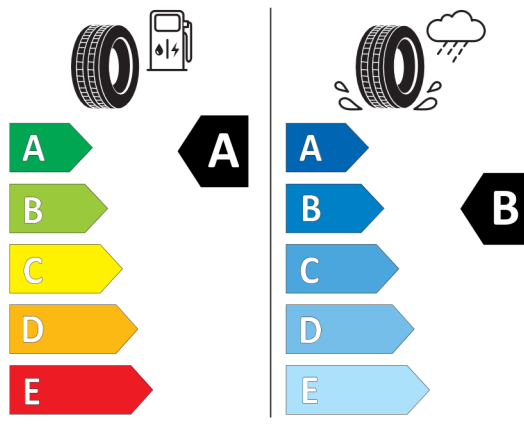

Continental 0358276

225/40 R 18 92 Y XL C1

2020/740

<https://eprel.ec.europa.eu/qr/482990>

381385

BRIDGESTONE 10742

225/40 R18 92 Y XL C1

2020/740