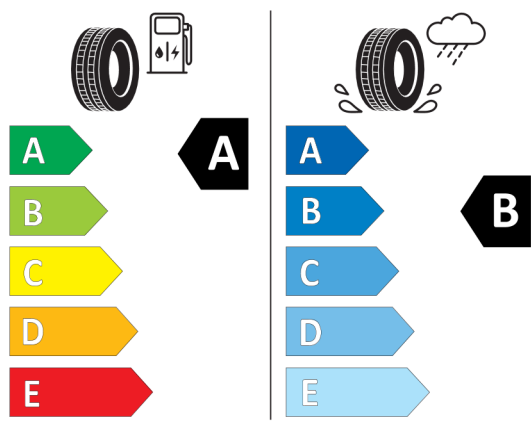

2020/740

<https://eprel.ec.europa.eu/qr/381385>

530990

GOODYEAR 577463

225/40R18 92 Y XL C1