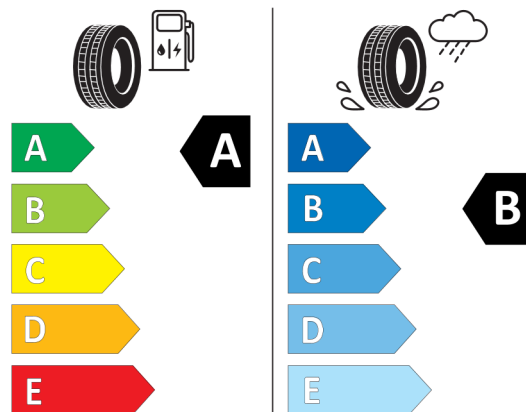

2020/740

<https://eprel.ec.europa.eu/qr/381660>

482911

Continental 0311808

225/50 R 18 99 W XL C1